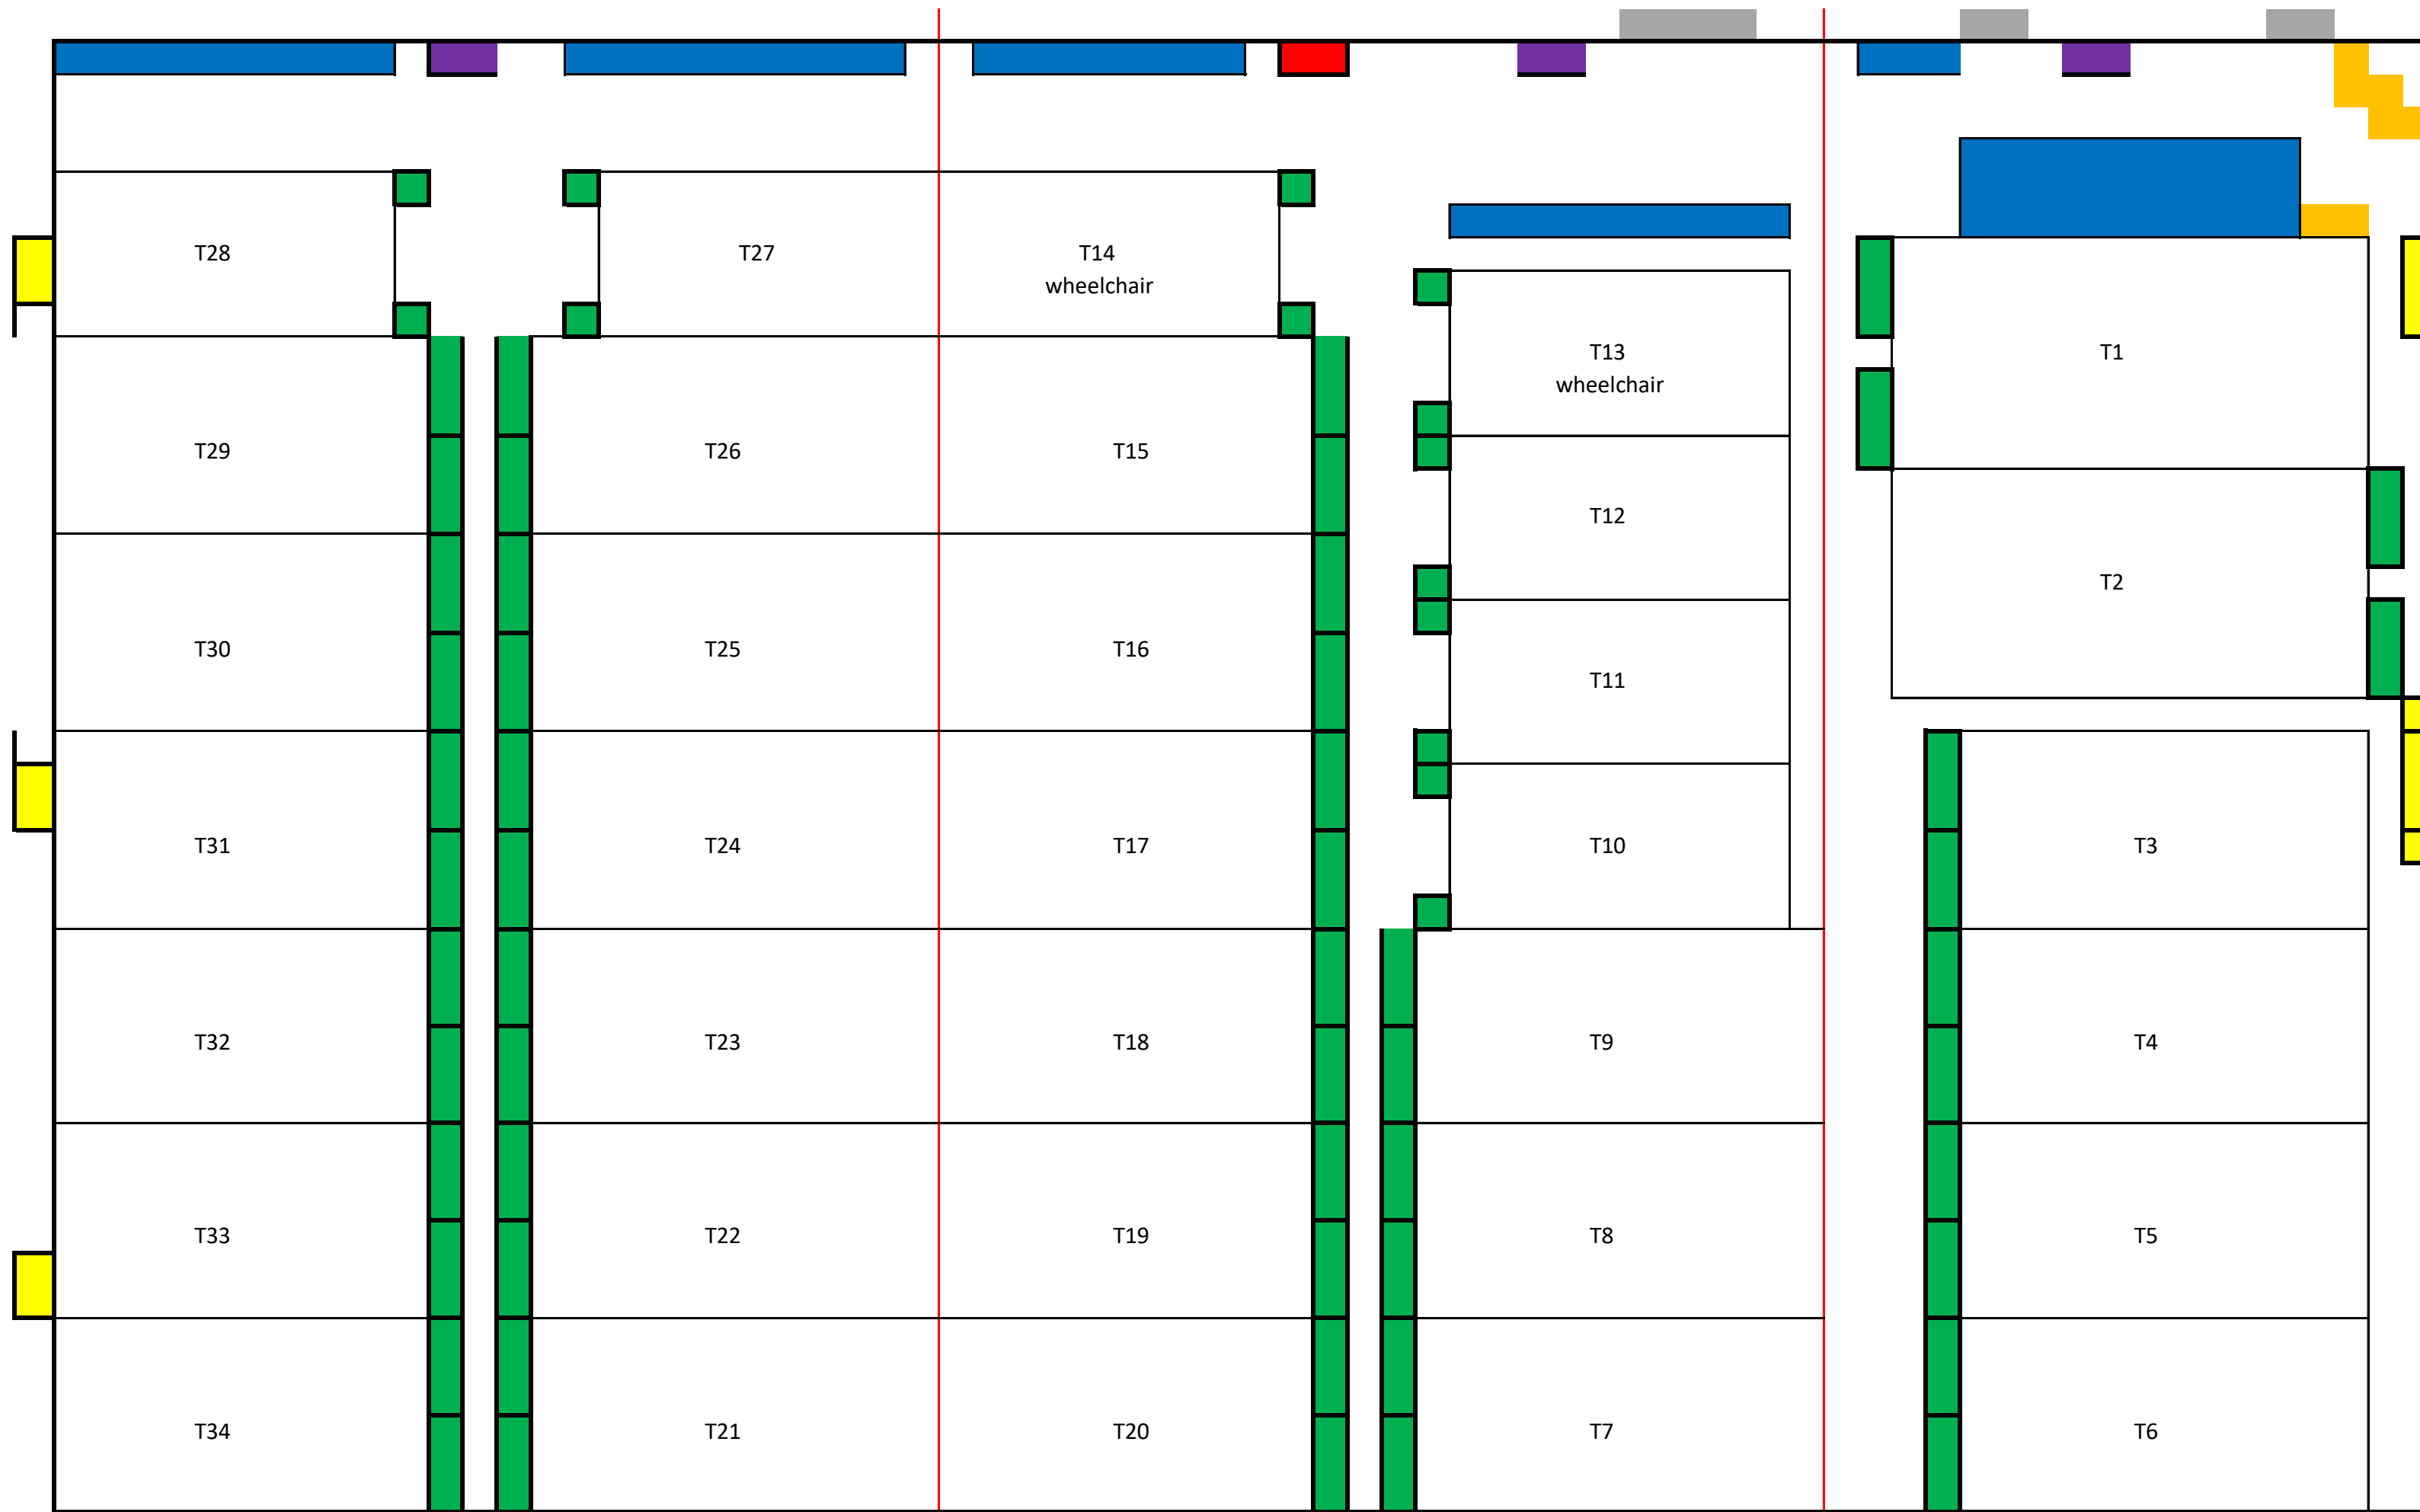

# Field of Play Layout

- Player bench
- Spectator seating
- live stream setup
- First aid/medical
- Tournament Control Desk
- Emergency exits
- Entry doors
- court separator nets