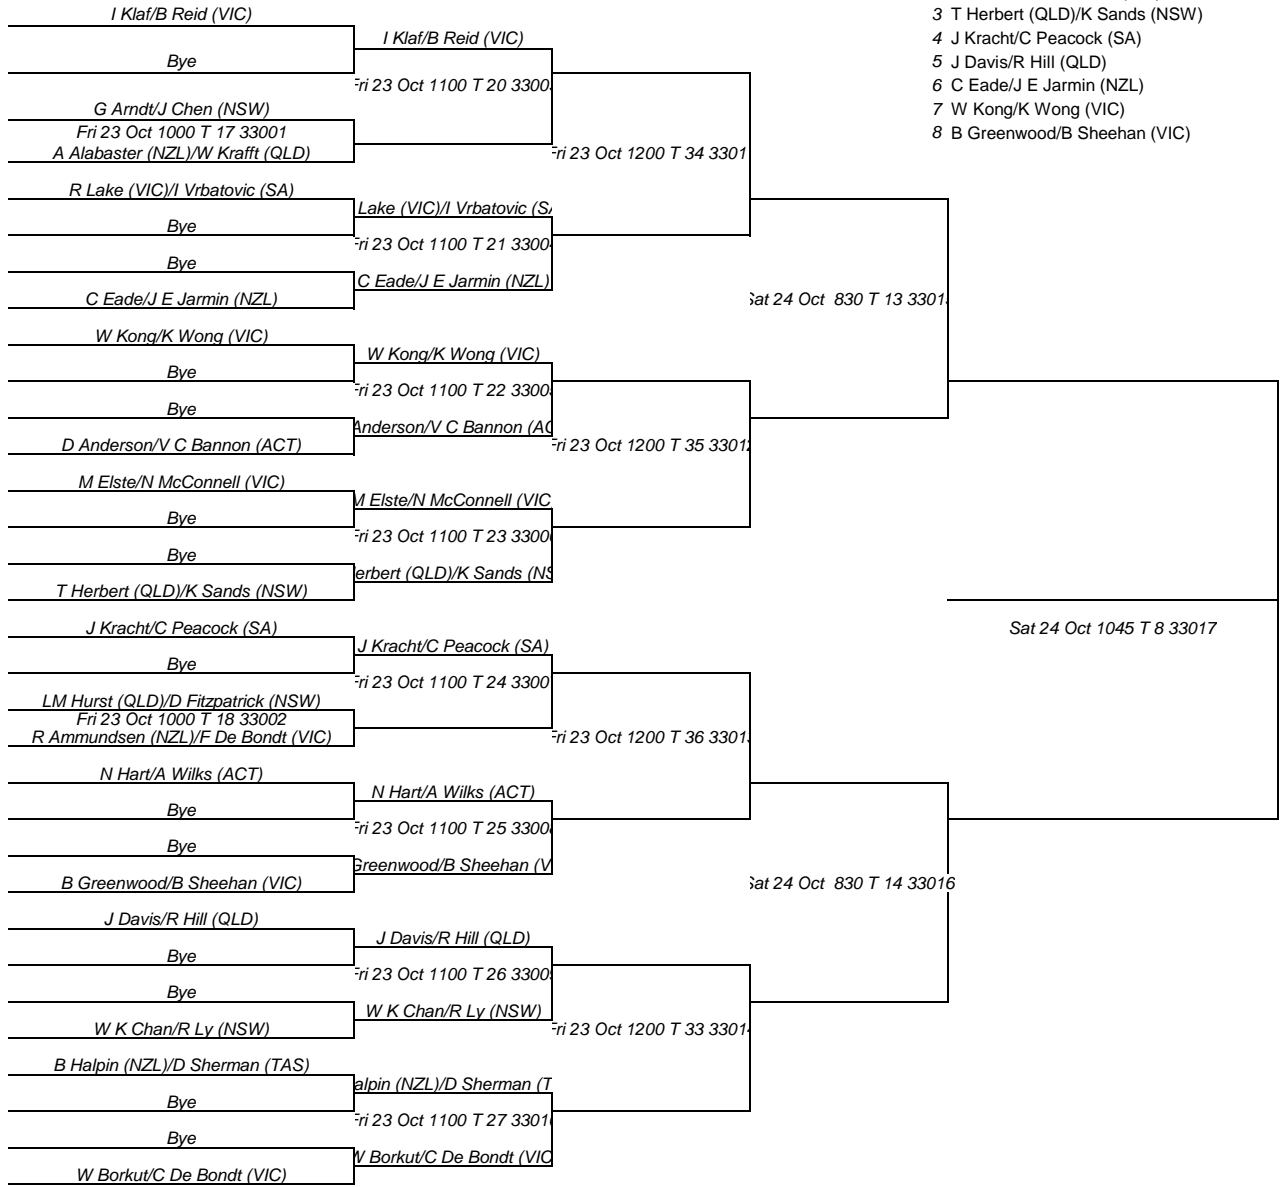

2015 San-Ei Australian Veterans Table Tennis Championships

Over 75 Men's Doubles

SEEDS

- 1 I Klaf/B Reid (VIC)
- 2 W Borkut/C De Bondt (VIC)
- 3 T Herbert (QLD)/K Sands (NSW)
- 4 J Kracht/C Peacock (SA)
- 5 J Davis/R Hill (QLD)
- 6 C Eade/J E Jarmin (NZL)
- 7 W Kong/K Wong (VIC)
- 8 B Greenwood/B Sheehan (VIC)