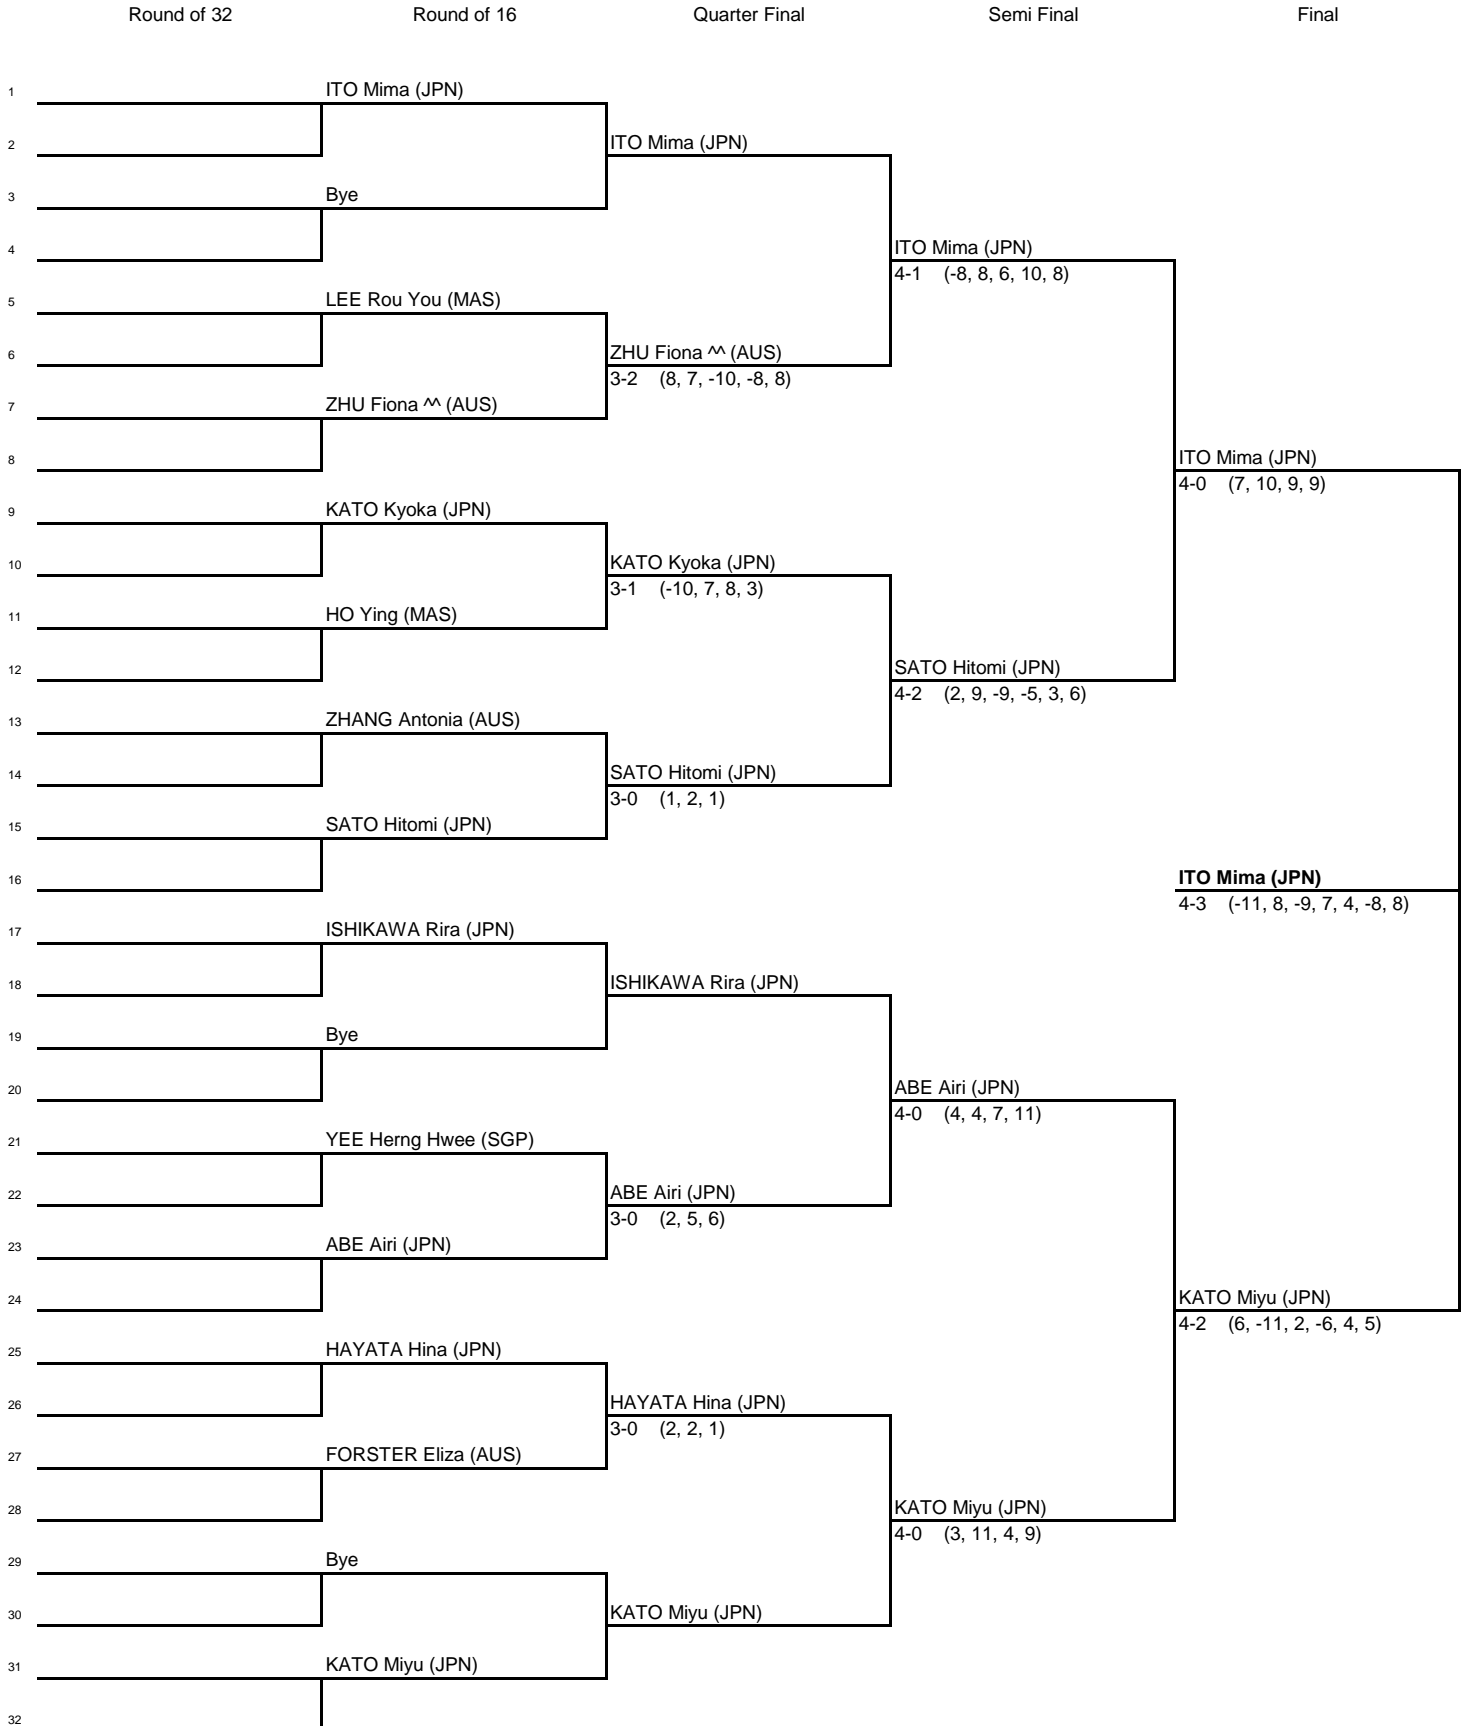

GAC Group 2014 ITTF World Tour, Ozcare Australia Open (Challenge)

Wed 21 May 2014 to Sun 25 May 2014

Sports Halls
Sydney Olympic Park, New South Wales, Australia

U21 Women's Singles

Event No. 6 - Main Draw