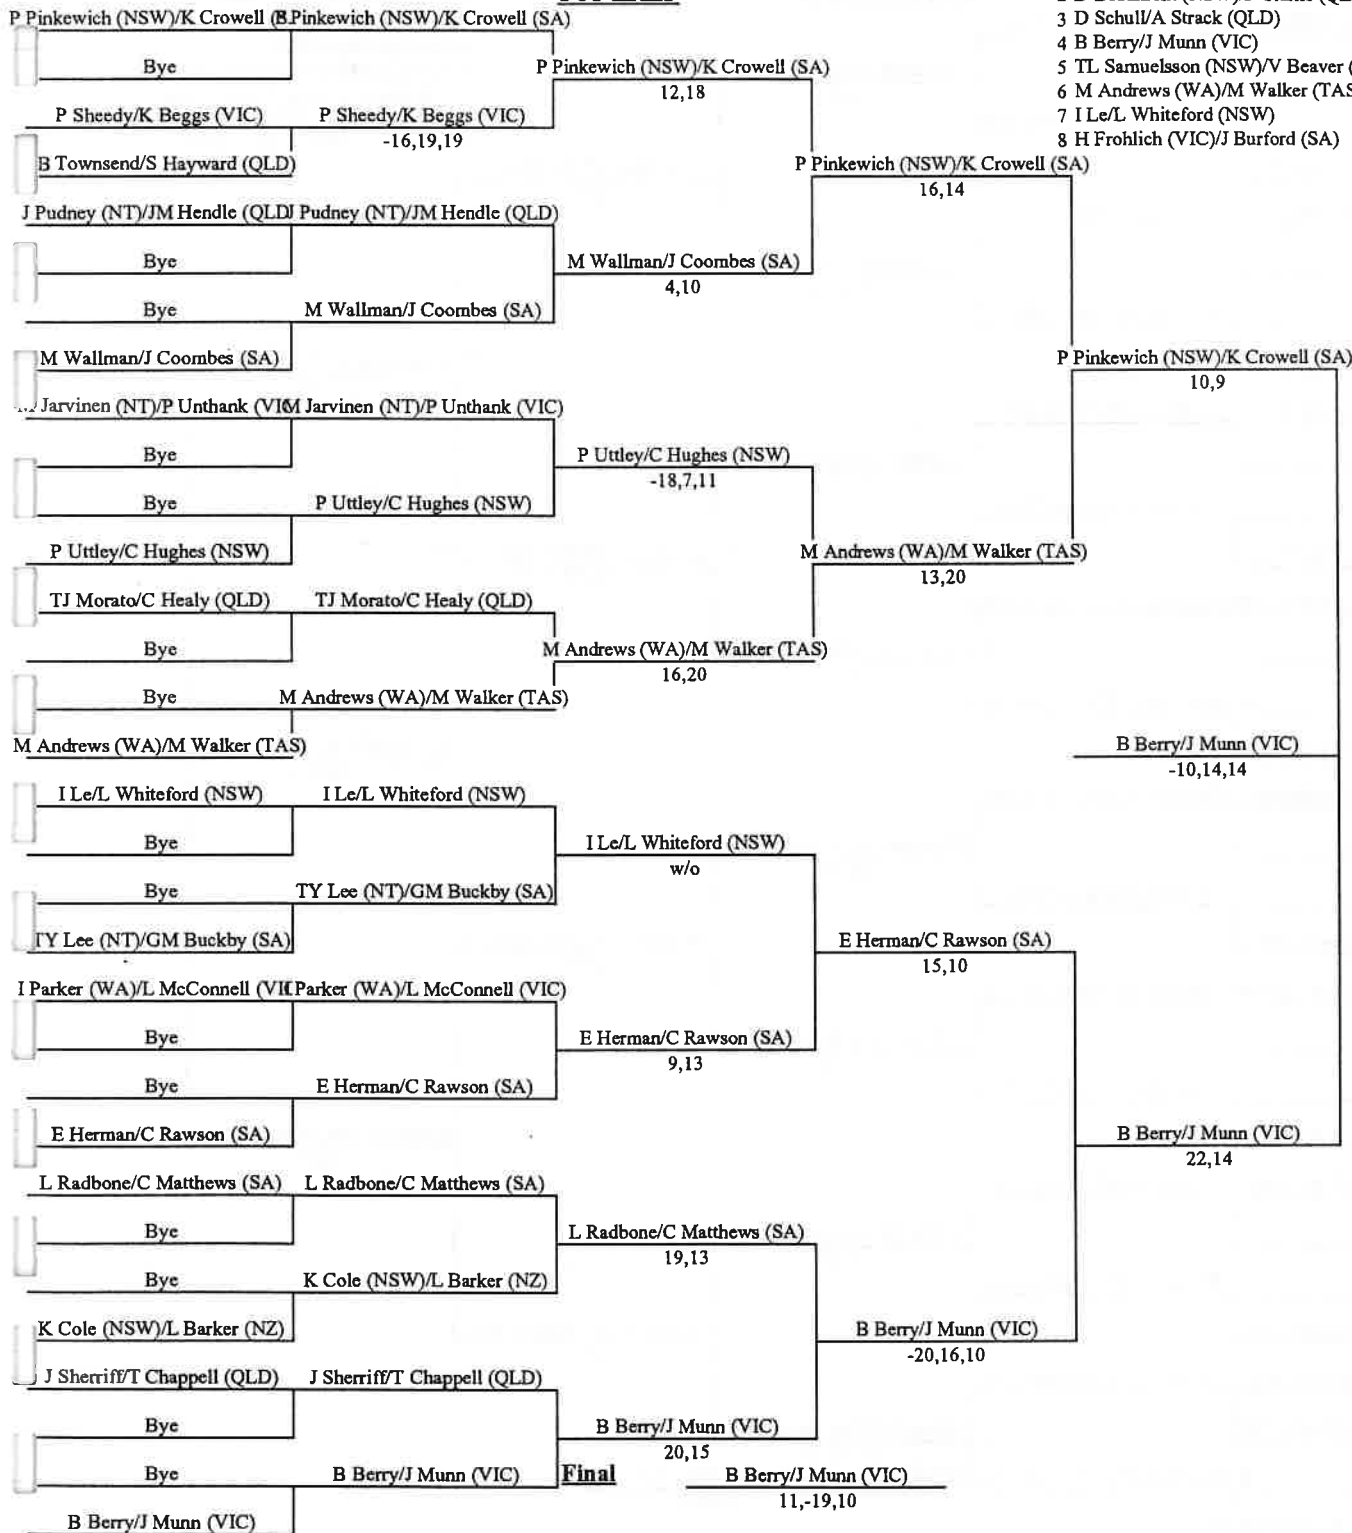

14th National Veterans Table Tennis Championship Darwin 1997

Over 40 Mixed Doubles

SEEDINGS

1. 1 P Pinkewich (NSW)/K Crowell (SA)
2. 2 D Beaumont (NSW)/P Clarke (QLD)
3. 3 D Schul/A Strack (QLD)
4. 4 B Berry/J Munn (VIC)
5. 5 TL Samuelsson (NSW)/V Beaver (NZ)
6. 6 M Andrews (WA)/M Walker (TAS)
7. 7 I Le/L Whiteford (NSW)
8. 8 H Frohlich (VIC)/J Burford (SA)

TOP HALF